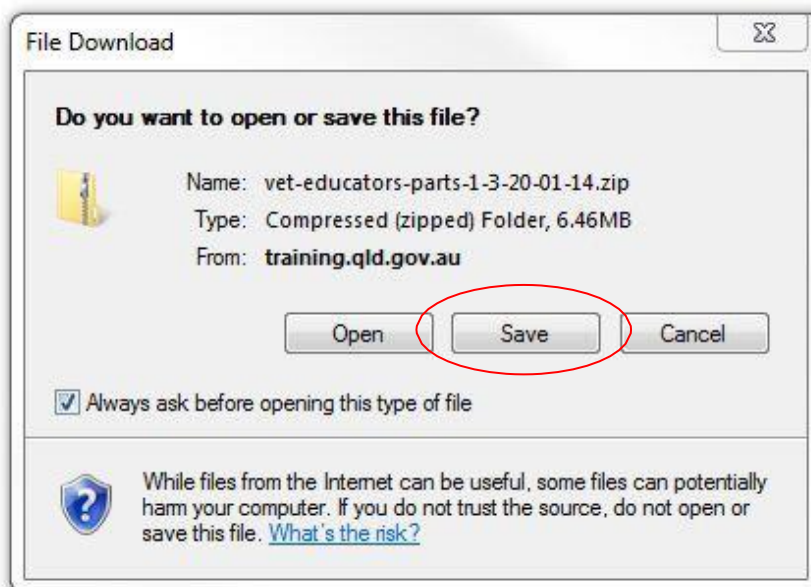

Inclusive practice resources

Instructions for download

Downloading inclusive practice resources

1. CLICK on the resource hyperlink you want to download

- [VET managers/supervisors (ZIP, 20.9MB)](#)
- [VET educators (ZIP, 21.7MB)](#)
- [VET administrators (ZIP, 19.9MB)](#)

The following overviews are provided to raise VET manager/superv...

- [An overview for VET managers/supervisors (ZIP, 11.3MB)](#)
- [An overview for VET educators (ZIP, 6.7MB)](#)

2. CLICK on 'SAVE' and save zipped folder to your desired location, then CLICK 'CLOSE'.
  - Do NOT open any files at this stage